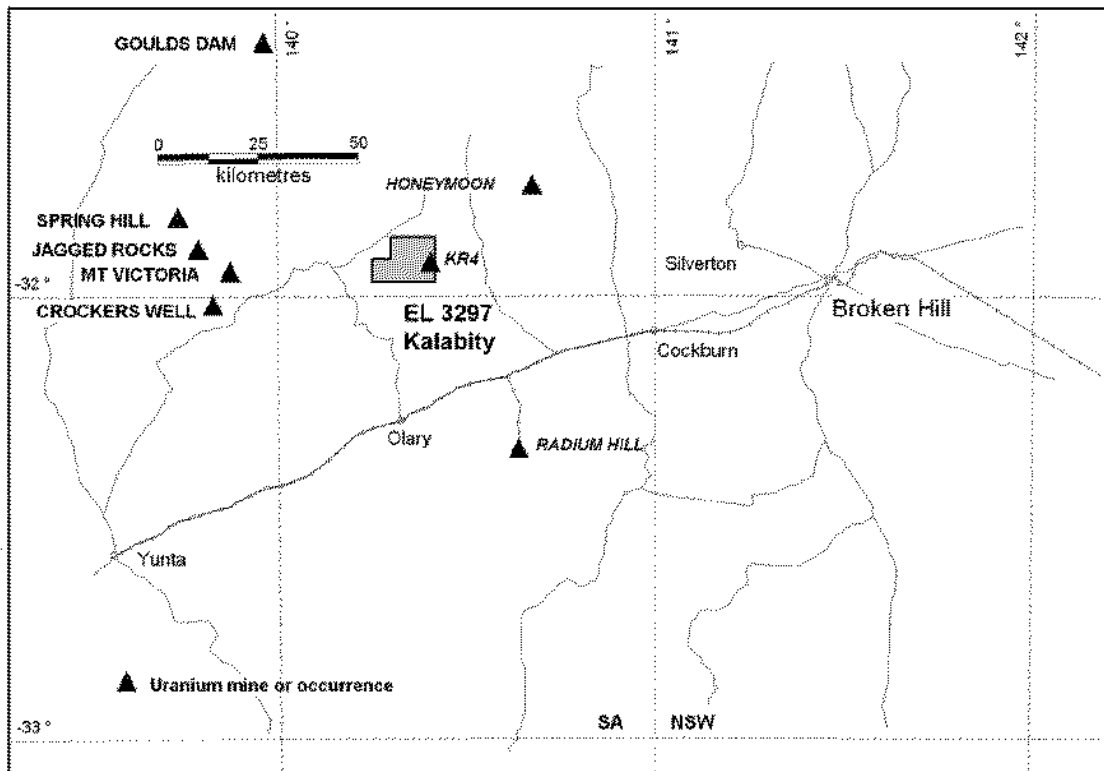

## **CALCRETE SAMPLING PROGRAMME DEFINES URANIUM, GOLD AND BASE METALS TARGETS IN KALABITY TENEMENT, SA**

Joint venturer Western Plains Gold Ltd (ASX Code: WPG) has advised that it has completed an extensive calcrete sampling programme within EL 3297 Kalabity in the Curnamona Province west of Broken Hill. The sampling programme was designed to provide tenement-wide regional geochemical coverage and to follow up known airborne radiometric anomalies together with lag and rock chip geochemical anomalies from previous explorers. The location of the project area in relation to other uranium mines and prospects in South Australia is shown in the figure below.

The Kalabity tenement hosts one known uranium occurrence at the KR4 prospect where previous sampling of vein material by PlatSearch returned assays of up to 3.46% uranium. WPG's recent calcrete sampling has defined one significant new uranium anomaly together with 11 gold and base metal anomalies that will become the focus for follow-up systematic bedrock sampling and possible deeper RC drilling.